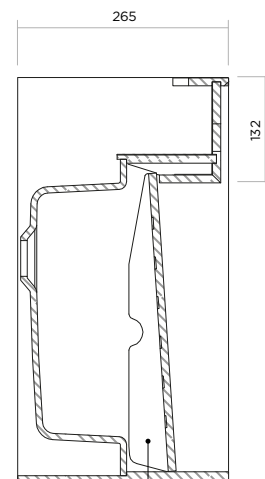

GURU L 85

ART: AA12 - OCRITECH

PILETTA: non inclusa

PESO NETTO: 7,2 kg

ITEM: AA12 - OCRITECH

PLUG: not included

NET WEIGHT: 7,2 kg

SCIVOLO REMOVIBILE
SLOPED INSERT