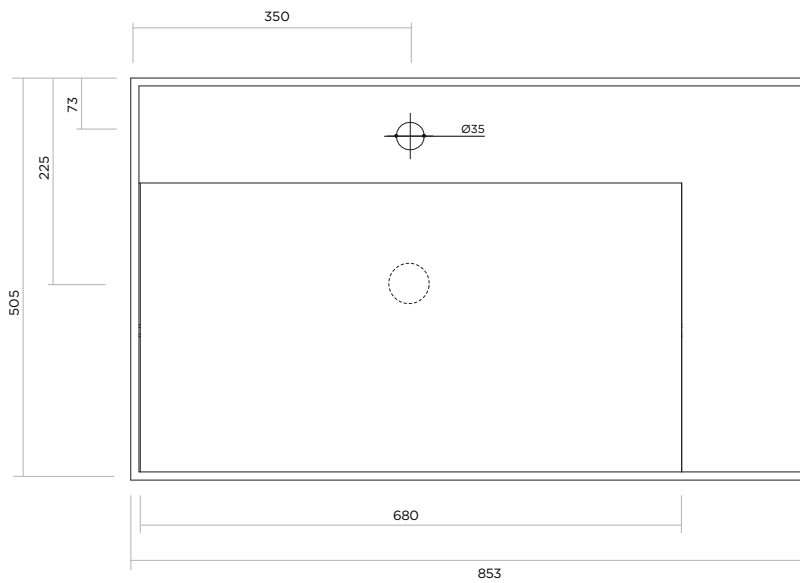

GURU L 85

ART: AA12 - OCRITECH

PILETTA: non inclusa

PESO NETTO: 7,2 kg

ITEM: AA12 - OCRITECH

PLUG: not included

NET WEIGHT: 7,2 kg

SCIVOLO REMOVIBILE
SLOPED INSERT